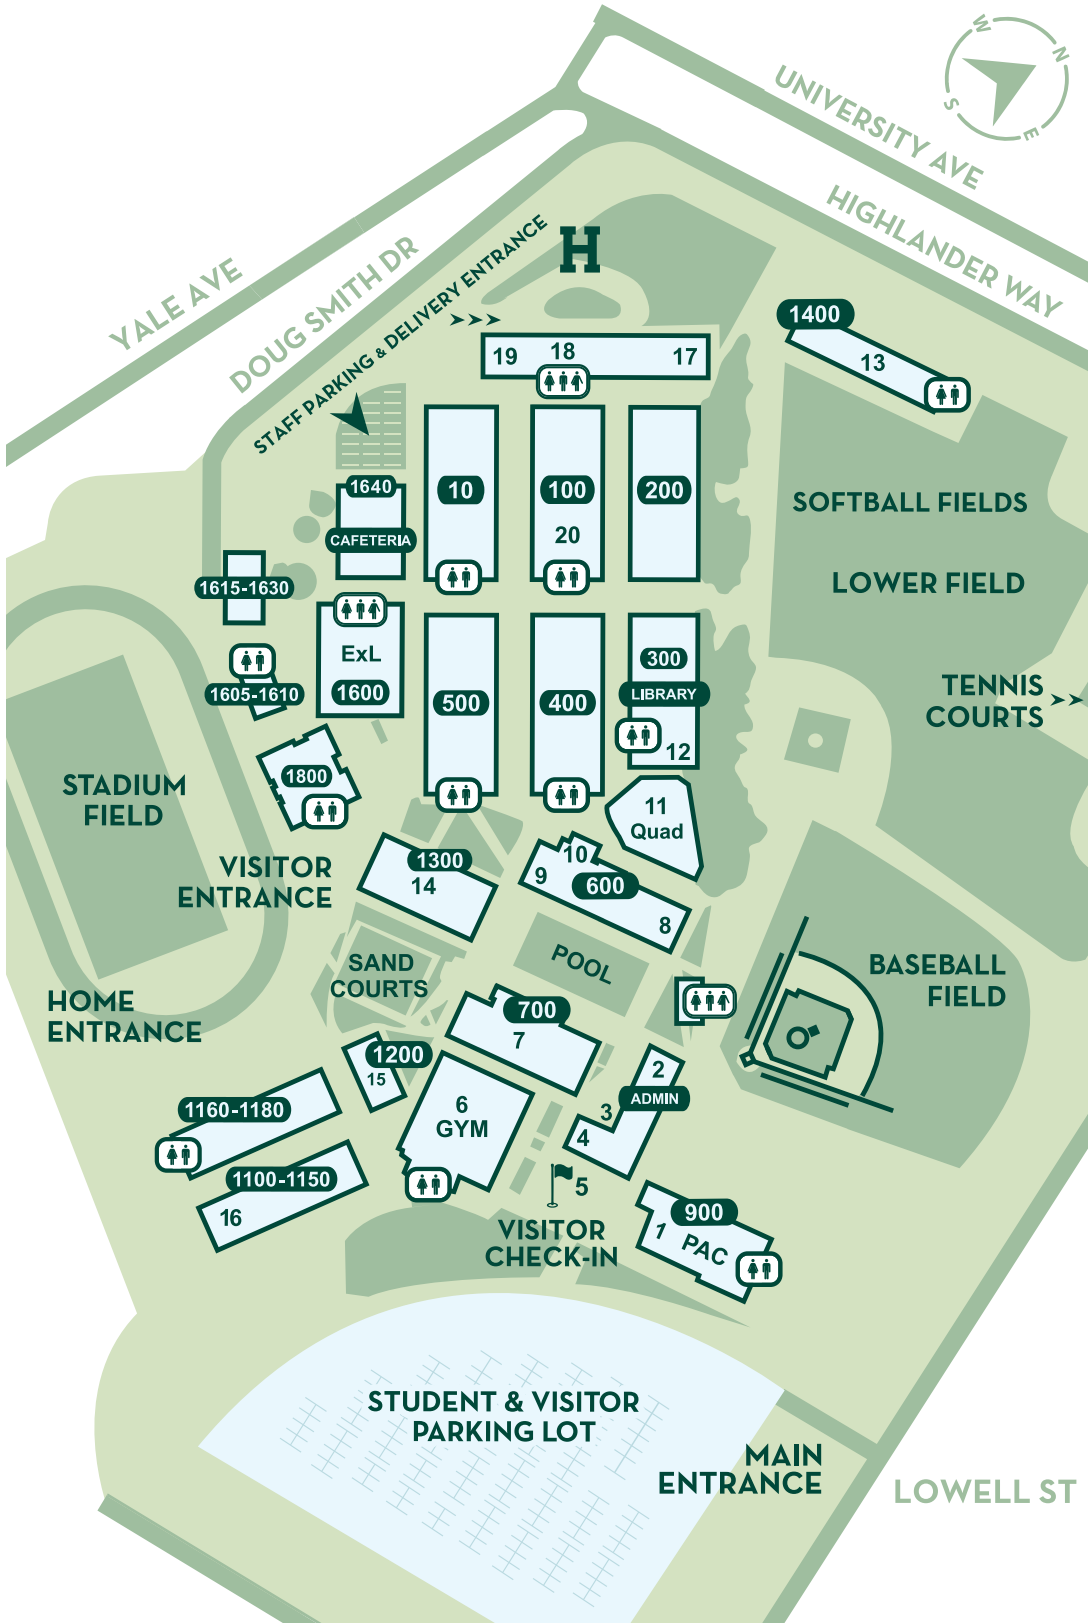

HELIX CHARTER HIGH SCHOOL MAP

- 00** - Building Numbers
- 1** - Performing Arts Center
- 2** - Administration, Grade Level Teams
- 3** - Nurse
- 4** - IEP Meeting Room
- 5** - Attendance Windows
- 6** - Gym
- 7** - Boys Locker Room, PE Classroom
- 8** - Girls Locker Room
- 9** - Multipurpose Room
- 10** - Dawg House, Finance Office
- 11** - Quad, Lunch Tables
- 12** - Library, Edge Lab
- 13** - Math, Adult School Bungalows
- 14** - Helix First, Academic Support
- 15** - ASB
- 16** - Weight Training & Fitness Rooms
- 17** - Wellness Center, Psych Offices
- 18** - Deliveries, Business
- 19** - IT Service Window
- 20** - College and Career Center
- All Gender Bathrooms
- Bathrooms